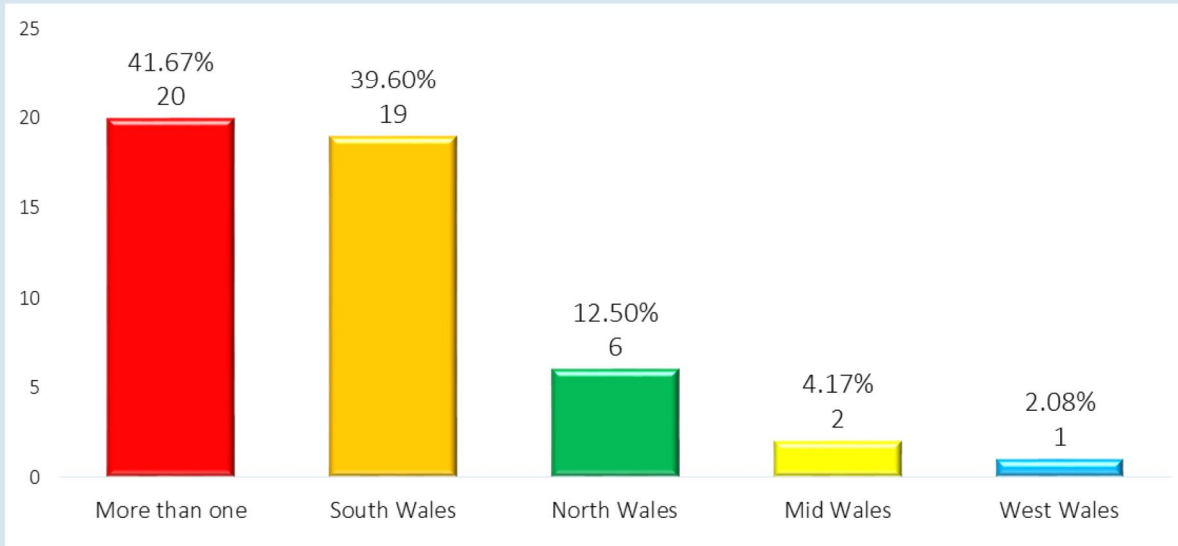

Quality Matters Survey Demographics By HAUC/RAUC Area

Paul Burns
Managing Director
First Intervention Ltd

paul@firstintervention.co.uk

www.firstintervention.co.uk

07970 271490

If you work within a Scotland RAUCS area which one do you generally work?

If you work within a Welsh HAUC area which one do you generally in?

If you work within a HAUC area which one do you generally work?