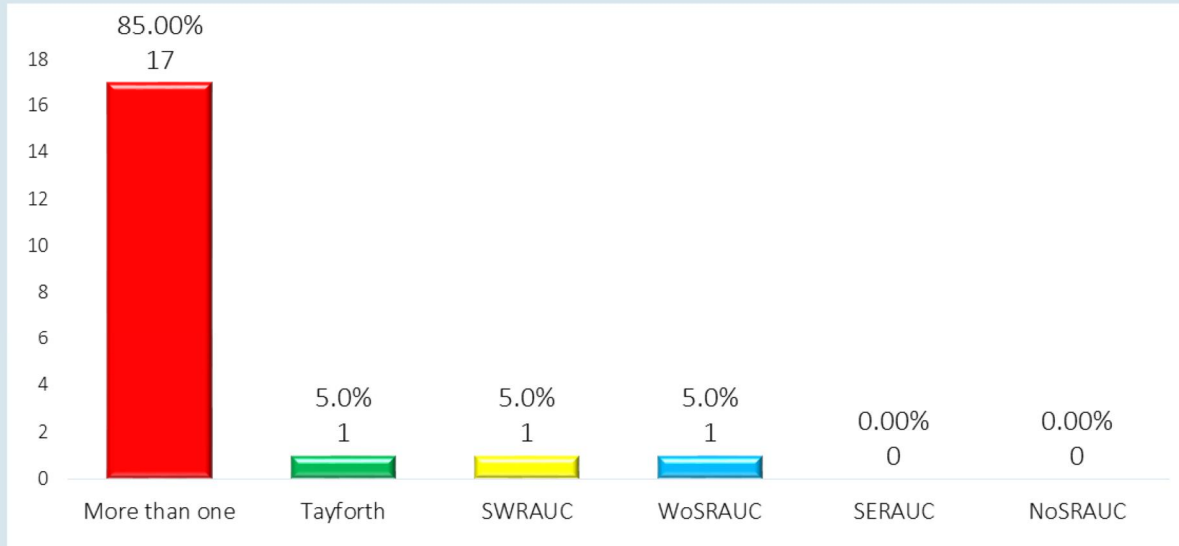

Quality Matters Survey Demographics By HAUC/RAUC Area

Paul Burns
Managing Director
First Intervention Ltd

paul@firstintervention.co.uk

www.firstintervention.co.uk

07970 271490

If you work within a Scotland RAUCS area which one do you generally work?

If you work within a Welsh HAUC area which one do you generally in?

If you work within a HAUC area which one do you generally work?